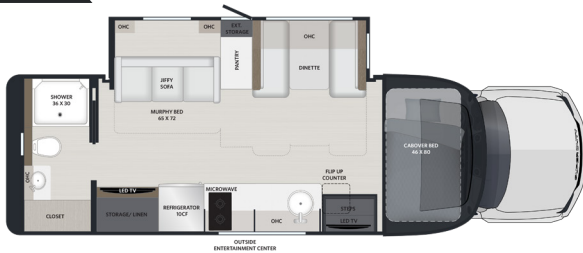

30VRM

- MURPHY BED TO RECLAIM VALUABLE SPACE
- SMALL BUT MIGHTY
- EXCELLENT MOVE UP FROM SPRINTER FOR INCREASED TOWING, STORAGE, AND SPACE

33VDS

NEW FLOORPLAN

- DUAL SLIDE FOR MAXIMUM SPACE
- RECONFIGURED LIVING ROOM/KITCHEN
- CROSS-CONVERSION SEATING (6-7 PEOPLE)

33VRS

NEW FLOORPLAN

- PASS THROUGH BATH
- REAR SUITE WITH NORTH AND SOUTH FACING BED
- ADDED WALKAROUND SPACE IN BEDROOM
- COMBO WASHER/DRYER OPTION
- GIANT GARAGE PASS-THRU STORAGE

POPULAR OPTIONS

- Powered Reclining Theater Seat with Tables (ILO Standard Dinette)
- Liquid Springs Adaptive System, 2" Lift at Front Axle, 4" Lift at Rear
- Winegard® In-motion Satellite System
- All Weather Cab Mats
- Standard Starlink® with Mobility Mount
- Combo Washer & Dryer (33VRS Only)
- 400Ah Lithium Batteries (max 2 for a total of 1200Ah)

DIMENSION & CAPACITIES

MODEL	30VRM	33VDS	33VRS
Overall Length	30' 5"	32' 5"	32' 5"
Overall Height	12'1"	12'1"	12'1"
Overall Width*	99.25"	99.25"	99.25"
Interior Height*	82"	82"	82"
Interior Width*	95.5"	95.5"	95.5"
Fresh Water Capacity (gal)	75	75	75
Gray Water Capacity (gal)	44	44	44
Black Water Capacity (gal)	44	44	44